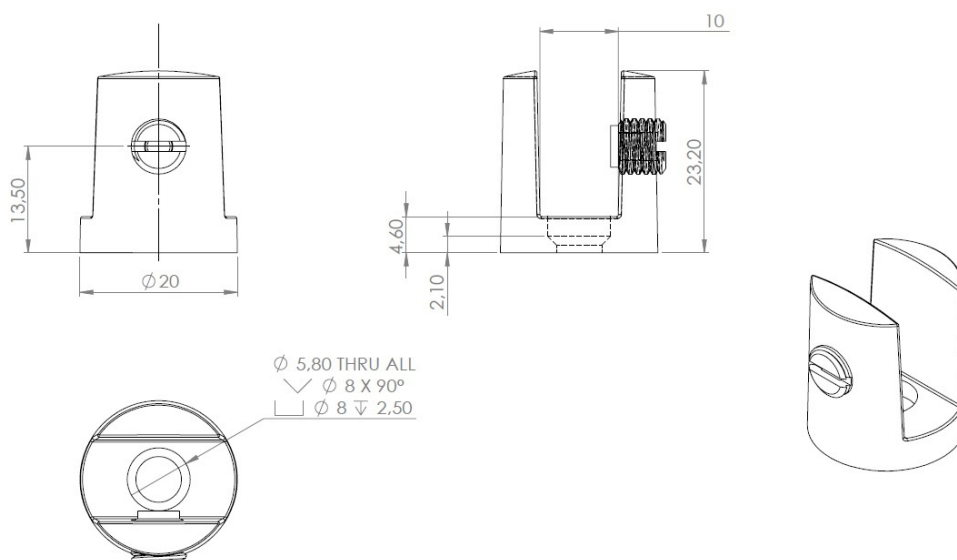

## Description:

Shelf Support Cylindrical, CPL,  $\varnothing$ 20mm, Glass Thickness 8-10mm

## Item number:

22.02.210-1

Units	Box	Carton	HS Code	Barcode
Pcs.	1	500	8302420090	
				5704866078948